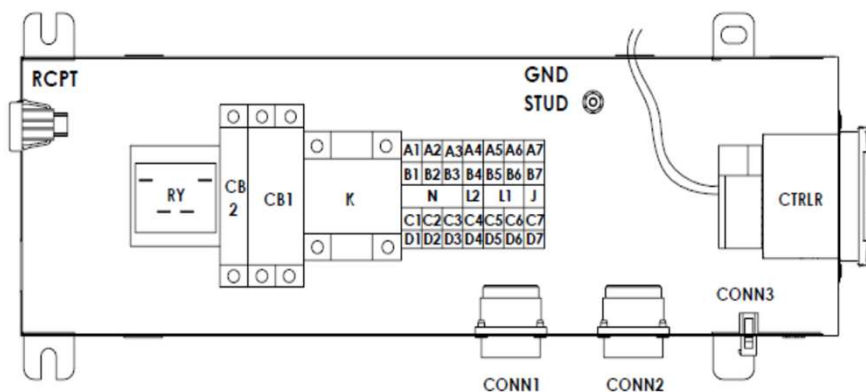

WIRE NO.	FROM	TO	WIRE COLOR	WIRE NO.	FROM	TO	WIRE COLOR	WIRE NO.	FROM	TO	WIRE COLOR
1	CONN1-22	K 2T1	RED/GRY	14	CONN2-15	CB1 L21	BLK	28	K A2	B1 (TB N)	WHT
2	CONN1-1	K 4T2	BLK/GRY	15	CONN2-1	CB1 L11	RED	29	CTRLR-7	K A1	PUR
3	CONN1-8	A5 (TBL2)	BLK/R-P-O	16	CONN2-10	A3 (TB N)	WHT	30	CTRLR-5	C5 (TB L2)	BLK
4	CONN1-13	A2 (TB N)	WHT/R-P-O	17	CONN3-6	CTRLR-24	GRN	31	CTRLR-1	B5 (TB L2)	BLK
5	CONN1-4	B7 (TB J)	RED/PUR	18	CONN3-2	CTRLR-23	WHT	32	RCPT-LINE	C7 (TB J)	RED
6	CONN1-10	B3 (TB N)	WHT/PUR	19	CONN3-8	CTRLR-22	ORG	33	RCPT-NEUT	D1 (TB N)	WHT
7	CONN1-17	A7 (TB J)	ORG	20	CONN3-4	CTRLR-23	WHT	34	RCPT-GND	GND STUD	GRN
8	CONN1-11	B2 (TB N)	WHT/ORG	21	CB1 L22	D4 (TB L2)	BLK	35	CTRLR-6	C3 (TB N)	WHT
9	CONN1-6	RY-6	BLK/YEL	22	K 3L2	A4 (TB L2)	BLK	36	CTRLR-4	RY-1	BRN
10	CONN1-12	A1 (TB N)	WHT/YEL	24	RY-4	D5 (TB L2)	BLK	37	RY-0	D3 (TB N)	WHT
11	CONN1-9	GND STUD	GRN	25	K 1L1	A6 (TB L1)	RED	38	CB1 L12	D6 (TB L1)	RED
12	CONN2-2	CTRLR-3	BLU	26	CB2-LINE	C6 (TB L1)	RED	39	EXT. CABLE	CTRLR-16	BLK
13	CONN2-7	GND STUD	GRN	27	CB2-LOAD	D7 (TB J)	RED	40	EXT. CABLE	CTRLR-17	RED

ZERO-ZONE

ZERO-ZONE.COM
800 247 4496

UPPER ELEC BOX RHLC/RH2C
HYB DIXELL CTRL
NON UNIFORM LOAD

LABEL 65-1768 REV G