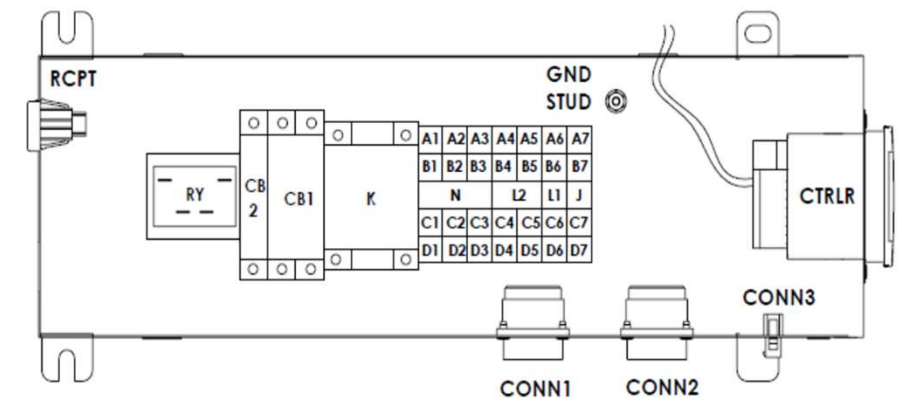

WIRE NO.	FROM	TO	WIRE COLOR	WIRE NO.	FROM	TO	WIRE COLOR	WIRE NO.	FROM	TO	WIRE COLOR
1	CONN1-22	K 2T1	RED/GRY	14	CONN2-15	CB1 L21	BLK	28	K A2	B1 (TB N)	WHT
2	CONN1-1	K 4T2	BLK/GRY	15	CONN2-1	CB1 L11	RED	29	CTRLR-7	K A1	PUR
3	CONN1-8	A5 (TBL2)	BLK/R-P-O	16	CONN2-10	A3 (TB N)	WHT	30	CTRLR-5	C5 (TB L2)	BLK
4	CONN1-13	A2 (TB N)	WHT/R-P-O	17	CONN3-6	CTRLR-24	GRN	31	CTRLR-1	B5 (TB L2)	BLK
5	CONN1-4	B7 (TB J)	RED/PUR	18	CONN3-2	CTRLR-23	WHT	32	RCPT-LINE	C7 (TB J)	RED
6	CONN1-10	B3 (TB N)	WHT/PUR	19	CONN3-8	CTRLR-22	ORG	33	RCPT-NEUT	D1 (TB N)	WHT
7	CONN1-17	A7 (TB J)	ORG	20	CONN3-4	CTRLR-23	WHT	34	RCPT-GND	GND STUD	GRN
8	CONN1-11	B2 (TB N)	WHT/ORG	21	CB1 L22	D4 (TB L2)	BLK	35	CTRLR-6	C3 (TB N)	WHT
9	CONN1-6	RY-6	BLK/YEL	22	K 3L2	A4 (TB L2)	BLK	36	CTRLR-4	RY-1	BRN
10	CONN1-12	A1 (TB N)	WHT/YEL	24	RY-4	D5 (TB L2)	BLK	37	RY-0	D3 (TB N)	WHT
11	CONN1-9	GND STUD	GRN	25	K 1L1	A6 (TB L1)	RED	38	CB1 L12	D6 (TB L1)	RED
12	CONN2-2	CTRLR-3	BLU	26	CB2-LINE	C6 (TB L1)	RED	39	EXT. CABLE	CTRLR-16	BLK
13	CONN2-7	GND STUD	GRN	27	CB2-LOAD	D7 (TB J)	RED	40	EXT. CABLE	CTRLR-17	RED

ZERO-ZONE.COM
800 247 4496

UPPER ELEC BOX RHLC/RH2C
HYB DIXELL CTRL
UNIFORM LOAD
LABEL 65-1605 REV M