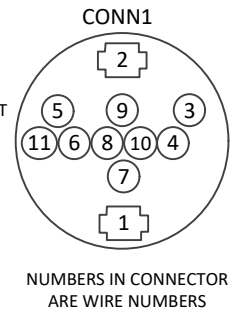

WIRE NO.	FROM	TO	WIRE COLOR	WIRE NO.	FROM	TO	WIRE COLOR	WIRE NO.	FROM	TO	WIRE COLOR
1	CONN1-22	K 2T1	RED/GRY	14	CONN2-15	CB1 L21	BLK	27	CB2-LOAD	D7 (TB J)	RED
2	CONN1-1	K 4T2	BLK/GRY	15	CONN2-1	CB1 L11	RED	28	K A2	B1 (TB N)	WHT
3	CONN1-8	B5 (TB L2)	BLK/R-P-O	16	CONN2-10	A3 (TB N)	WHT	29	CTRLR-13	K A1	PUR
4	CONN1-13	A2 (TB N)	WHT/R-P-O	17	CONN3-5	CTRLR-8	GRN	30	CTRLR-3	C5 (TB L2)	BLK
5	CONN1-4	B7 (TB J)	RED/PUR	18	CONN3-1	CTRLR-10	WHT	31	CTRLR-14	B6 (TB L1)	RED
6	CONN1-10	B3 (TB N)	WHT/PUR	19	CONN3-7	CTRLR-9	BLK	32	RCPT-LINE	C7 (TB J)	BLK
7	CONN1-17	A7 (TB J)	ORG	20	CONN3-3	CTRLR-10	WHT	33	RCPT-NEUT	D1 (TB N)	WHT
8	CONN1-11	B2 (TB N)	WHT/ORG	21	CB1 L22	D4 (TB L2)	BLK	34	RCPT-GND	GND STUD	GRN
9	CONN1-6	RY-6	BLK/YEL	22	K 3L2	A4 (TB L2)	BLK	35	CTRLR-7	C3 (TB N)	WHT
10	CONN1-12	A1 (TB N)	WHT/YEL	23	CTRLR-6	A5 (TB L2)	BLK	36	CTRLR-5	RY-1	BRN
11	CONN1-9	GND STUD	GRN	24	RY-4	D5 (TB L2)	BLK	37	RY-0	D3 (TB N)	WHT
12	CONN2-2	CTRLR-2	BLU	25	K 1L1	A6 (TB L1)	RED	38	CB1 L12	D6 (TB L1)	RED
13	CONN2-7	GND STUD	GRN	26	CB2-LINE	C6 (TB L1)	RED				

ZERO-ZONE.COM  
800 247 4496

UPPER ELEC BOX RHLC/RH2C HYB  
CAREL CTRL UNIFORM LOAD

LABEL 65-1533 REV P