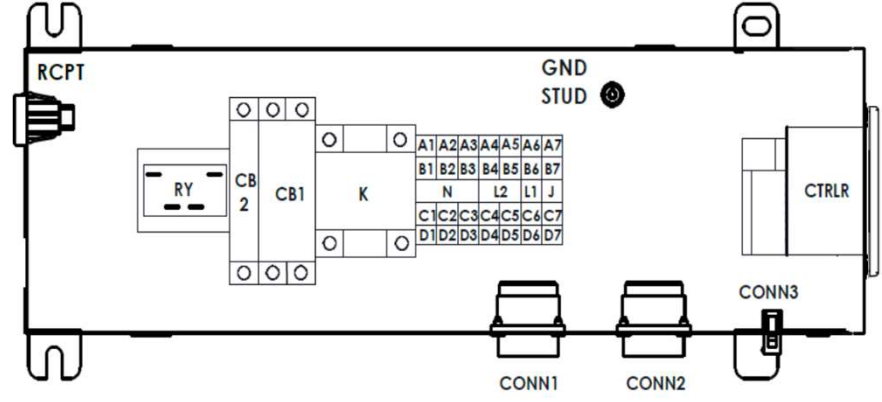

WIRE NO.	FROM	TO	WIRE COLOR	WIRE NO.	FROM	TO	WIRE COLOR	WIRE NO.	FROM	TO	WIRE COLOR
1	CONN1-22	K 2T1	RED/GRY	14	CONN2-15	CB1 L21	BLK	27	CB2-LOAD	D7 (TB J)	RED
2	CONN1-1	K 4T2	BLK/GRY	15	CONN2-1	CB1 L11	RED	28	K A2	B1 (TB N)	WHT
3	CONN1-8	B5 (TB L2)	BLK/R-P-O	16	CONN2-10	A3 (TB N)	WHT	29	CTRLR-13	K A1	PUR
4	CONN1-13	A2 (TB N)	WHT/R-P-O	17	CONN3-5	CTRLR-8	GRN	30	CTRLR-3	C5 (TB L2)	BLK
5	CONN1-4	B7 (TB J)	RED/PUR	18	CONN3-1	CTRLR-10	WHT	31	CTRLR-14	B6 (TB L1)	RED
6	CONN1-10	B3 (TB N)	WHT/PUR	19	CONN3-7	CTRLR-9	BLK	32	RCPT-LINE	C7 (TB J)	BLK
7	CONN1-17	A7 (TB J)	ORG	20	CONN3-3	CTRLR-10	WHT	33	RCPT-NEUT	D1 (TB N)	WHT
8	CONN1-11	B2 (TB N)	WHT/ORG	21	CB1 L22	D4 (TB L2)	BLK	34	RCPT-GND	GND STUD	GRN
9	CONN1-6	RY-6	BLK/YEL	22	K 3L2	A4 (TB L2)	BLK	35	CTRLR-7	C3 (TB N)	WHT
10	CONN1-12	A1 (TB N)	WHT/YEL	23	CTRLR-6	A5 (TB L2)	BLK	36	CTRLR-5	RY-1	BRN
11	CONN1-9	GND STUD	GRN	24	RY-4	D5 (TB L2)	BLK	37	RY-0	D3 (TB N)	WHT
12	CONN2-2	CTRLR-2	BLU	25	K 1L1	A6 (TB L1)	RED	38	CB1 L12	D6 (TB L1)	RED
13	CONN2-7	GND STUD	GRN	26	CB2-LINE	C6 (TB L1)	RED				

ZERO-ZONE.COM  
800 247 4496

UPPER ELEC BOX RHLC/RH2C HYB  
CAREL CTRL UNIFORM LOAD

LABEL 65-1533 REV P