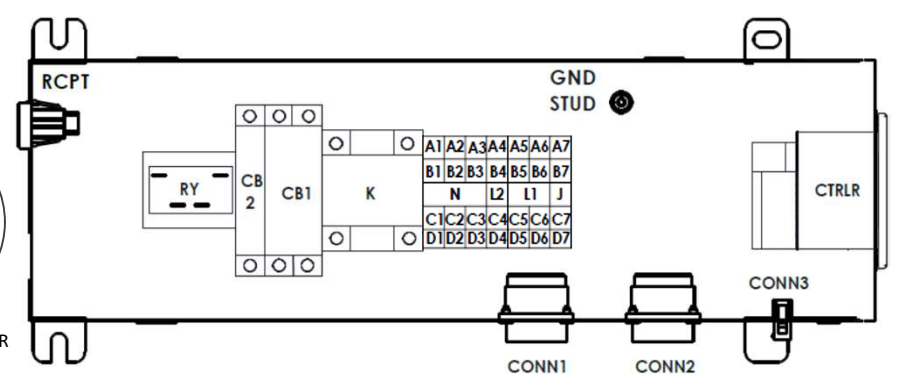

WIRE NO.	FROM	TO	WIRE COLOR	WIRE NO.	FROM	TO	WIRE COLOR	WIRE NO.	FROM	TO	WIRE COLOR
1	CONN1-22	K 2T1	RED/GRY	14	CONN2-15	CB1 L21	BLK	27	CB2-LOAD	D7 (TB J)	RED
2	CONN1-1	K 4T2	BLK/GRY	15	CONN2-1	CB1 L11	RED	28	K A2	B1 (TB N)	WHT
3	CONN1-8	B5 (TB L2)	BLK/R-P-O	16	CONN2-10	A3 (TB N)	WHT	29	CTRLR-13	K A1	PUR
4	CONN1-13	A2 (TB N)	WHT/R-P-O	17	CONN3-5	CTRLR-8	GRN	30	CTRLR-3	C5 (TB L2)	BLK
5	CONN1-4	B7 (TB J)	RED/PUR	18	CONN3-1	CTRLR-10	WHT	31	CTRLR-14	B6 (TB L1)	RED
6	CONN1-10	B3 (TB N)	WHT/PUR	19	CONN3-7	CTRLR-9	BLK	32	RCPT-LINE	C7 (TB J)	BLK
7	CONN1-17	A7 (TB J)	ORG	20	CONN3-3	CTRLR-10	WHT	33	RCPT-NEUT	D1 (TB N)	WHT
8	CONN1-11	B2 (TB N)	WHT/ORG	21	CB1 L22	D4 (TB L2)	BLK	34	RCPT-GND	GND STUD	GRN/BLK
9	CONN1-6	RY-6	BLK/YEL	22	K 3L2	A4 (TB L2)	BLK	35	CTRLR-7	C3 (TB N)	WHT
10	CONN1-12	A1 (TB N)	WHT/YEL	23	CTRLR-6	A5 (TB L2)	BLK	36	CTRLR-5	RY-1	BRN
11	CONN1-9	GND STUD	GRN	24	RY-4	D5 (TB L2)	BLK	37	RY-0	D3 (TB N)	WHT
12	CONN2-2	CTRLR-2	BLU	25	K 1L1	A6 (TB L1)	RED	38	CB1 L12	D6 (TB L1)	RED
13	CONN2-7	GND STUD	GRN	26	CB2-LINE	C6 (TB L1)	RED				

ZERO ZONE

ZERO-ZONE.COM
800 247 4496

UPPER ELEC BOX RHLC/RH2C HYB
CAREL CTRL NON UNIFORM LOAD

LABEL 65-1767 REV G